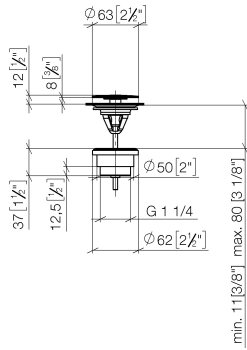

**Basin Waste without press-closing 1 1/4" - Brushed Champagne (22kt Gold)**

IMO

10 126 970

Fits: IMO, LULU, MADISON, MEM, TARA,  
CL.1, LISSÉ, VAIA, META, CYO

	Brushed Champagne (22kt Gold)	10 126 970-46
	Chrome	10 126 970-00
	Brushed Platinum	10 126 970-06
	Platinum	10 126 970-08
	Durabross (23kt Gold)	10 126 970-09
	Dark Chrome	10 126 970-19
	Light Gold	10 126 970-26
	Brushed Light Gold	10 126 970-27
	Brushed Durabross (23kt Gold)	10 126 970-28
	Matte Black	10 126 970-33
	Brushed Bronze	10 126 970-42
	Champagne (22kt Gold)	10 126 970-47
	Brushed Chrome	10 126 970-93
	Brushed Dark Platinum	10 126 970-99

Basin Waste without press-closing 1 1/4" - Brushed Champagne (22kt Gold)

---

IMO

10 126 970

Only suitable for sinks without an overflow.

10 126 970

mm [inches]

10 126 970